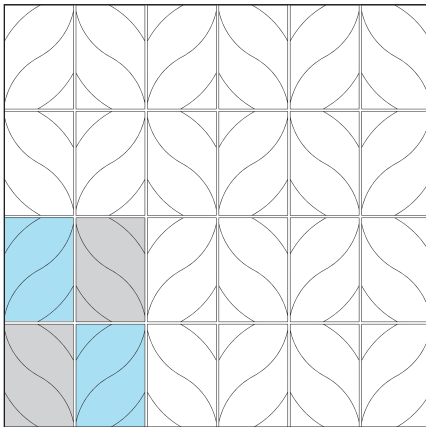

## DAHLIA

STELLAR  
HANDCRAFTED IN AMERICA

Dahlia Left  
(6 pcs/Sq. Ft.)

Dahlia Right  
(6 pcs/Sq. Ft.)

### Item Codes:

Piece:	Code:
Dahlia Left	DFDIAL
Dahlia Right	DFDIAR

\*Available in all 108 colors

### Layout 1:

50% Dahlia Left  
50% Dahlia Right

### Layout 2:

50% Dahlia Left  
50% Dahlia Right